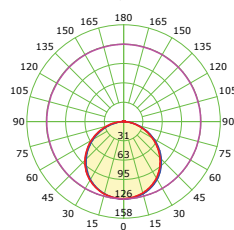

LIGHTING INFORMATION

|                        |                     |
|------------------------|---------------------|
| Light source           | LED                 |
| Gross luminous flux    | 120Lm               |
| Power                  | 3W                  |
| Colour temperature CCT | 3000 / 4000/ 6500 K |
| Colour Rendering Index | CRI = 80            |
| Light beam angle       | 120°                |
| Number of LEDs         | 15                  |
| Chip Type              | SMD2835             |
| Dimming                | Non Dimmable        |
| Median useful Life     | 20,000 hours        |

OTHER DATA

|                         |                  |
|-------------------------|------------------|
| Light Guide Panel (LGP) | Polystyrene (PS) |
| Ingress Protection      | IP20             |
| Dimension (mm)          | Ø 85mm           |
| Cut-Size (mm)           | Ø 70mm           |

PHOTOMETRIC DETAILS

Luminous Intensity Distribution Curve

The Average Illuminance Effective Figure