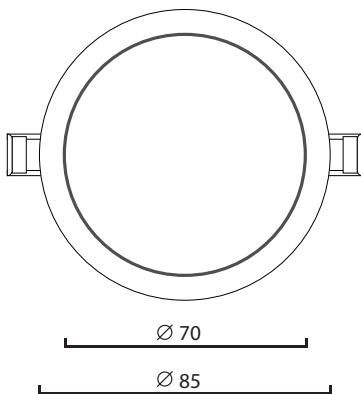

DIMENSION

PRODUCT

|            |                     |
|------------|---------------------|
| Name       | SCP LED Panel light |
| Reference  | EI-SCP-3W-R         |
| Body color | White               |
| Material   | Aluminum            |
| Category   | Recessed            |

LIGHTING INFORMATION

|                        |                     |
|------------------------|---------------------|
| Light source           | LED                 |
| Gross luminous flux    | 120Lm               |
| Power                  | 3W                  |
| Colour temperature CCT | 3000 / 4000/ 6500 K |
| Colour Rendering Index | CRI = 80            |
| Light beam angle       | 120°                |
| Number of LEDs         | 15                  |
| Chip Type              | SMD2835             |
| Dimming                | Non Dimmable        |
| Median useful Life     | 20,000 hours        |

OTHER DATA

|                         |                  |
|-------------------------|------------------|
| Light Guide Panel (LGP) | Polystyrene (PS) |
| Ingress Protection      | IP20             |
| Dimension (mm)          | Ø 85mm           |
| Cut-Size (mm)           | Ø 70mm           |